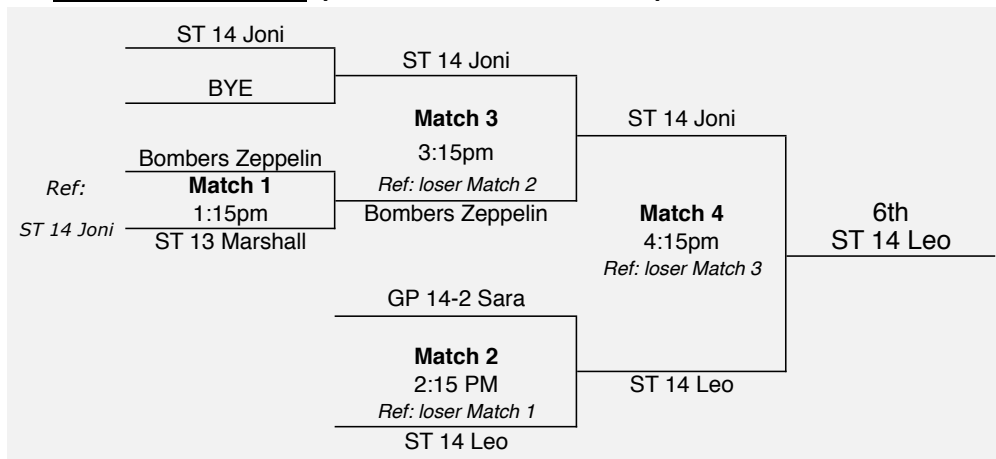

PLAYOFFS Will Start approximately at 1:15PM

PLATINUM BRACKET (Hedrick Middle School)

GOLD BRACKET (Hedrick Middle School)

SILVER BRACKET (Hedrick Middle School)

PLAYOFFS Will Start approximately at 1:15PM

BRONZE BRACKET (St. Mary's School)

DIAMOND BRACKET (St. Mary's School)