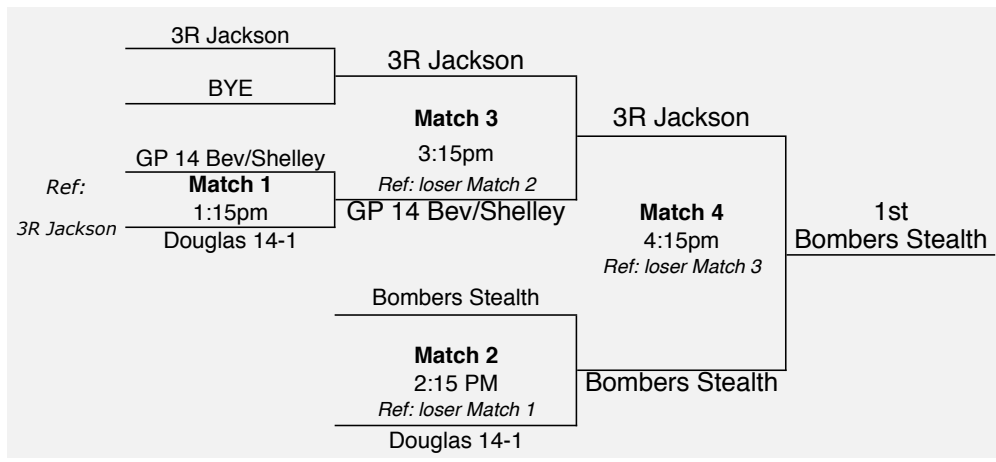

PLAYOFFS Will Start approximately at 1:15PM

PLATINUM BRACKET (Hedrick Middle School)

GOLD BRACKET (Hedrick Middle School)

SILVER BRACKET (Hedrick Middle School)

PLAYOFFS Will Start approximately at 1:15PM

BRONZE BRACKET (St. Mary's School)

DIAMOND BRACKET (St. Mary's School)