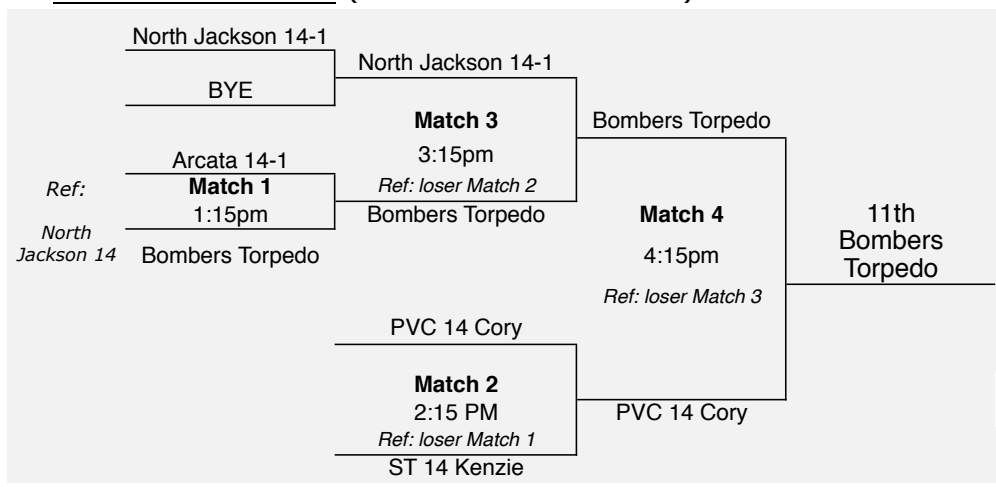

PLAYOFFS Will Start approximately at 1:15PM

PLATINUM BRACKET (Hedrick Middle School)

GOLD BRACKET (Hedrick Middle School)

SILVER BRACKET (Hedrick Middle School)

PLAYOFFS Will Start approximately at 1:15PM

BRONZE BRACKET (St. Mary's School)

DIAMOND BRACKET (St. Mary's School)