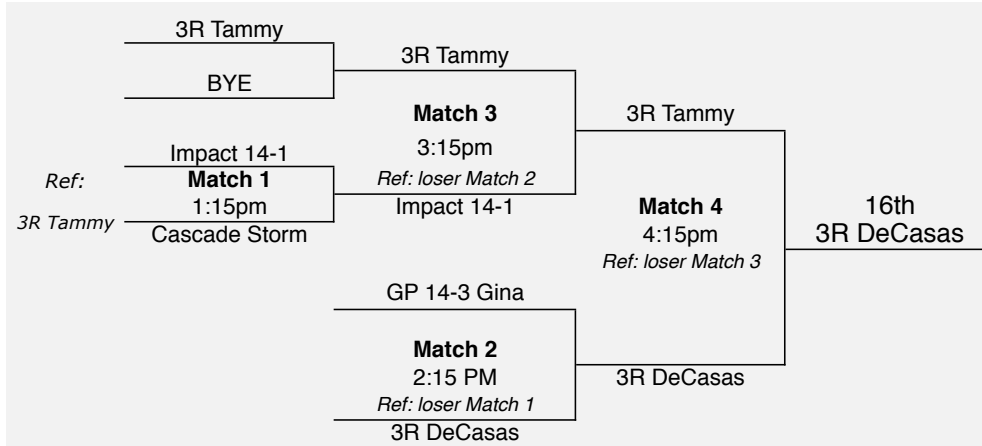

PLAYOFFS Will Start approximately at 1:15PM

PLATINUM BRACKET (Hedrick Middle School)

GOLD BRACKET (Hedrick Middle School)

SILVER BRACKET (Hedrick Middle School)

PLAYOFFS Will Start approximately at 1:15PM

BRONZE BRACKET (St. Mary's School)

DIAMOND BRACKET (St. Mary's School)