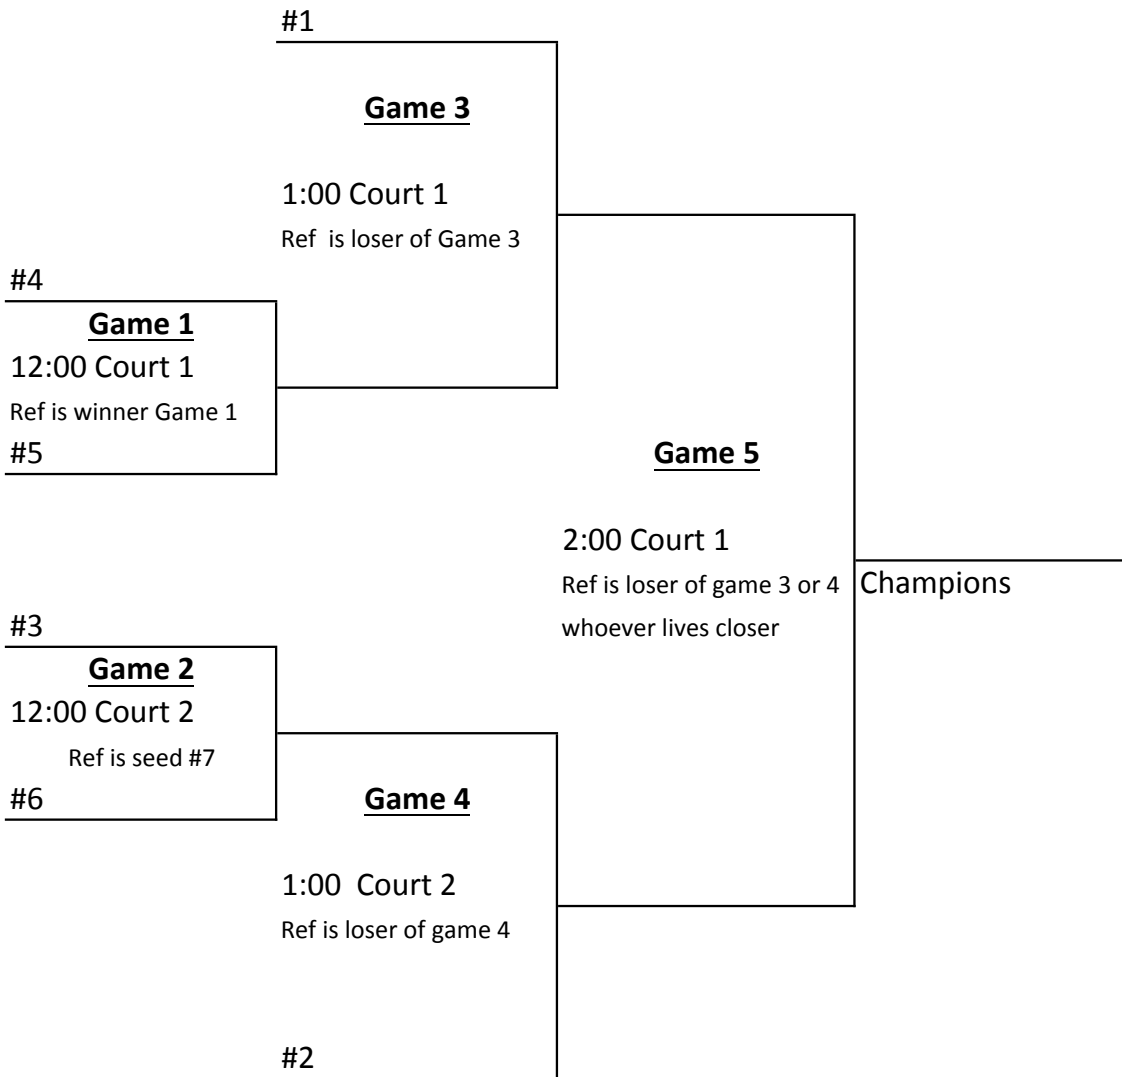

Bracket Play is 2 of 3. First 2 to 25 (Starting at 5 with 27 point cap) and 3rd to 15 (Starting at 0, no cap)
 We will play ahead of schedule once Pool play starts, so be sure to have your teams at your next court, ready to go. We will use CEVA rules for officiating. (Nets only at the tape and Libero can serve.)

13U - 14U President's Day Bash Tournament
Gold Bracket

13U - 14U President's Day Bash Tournament
Silver Bracket