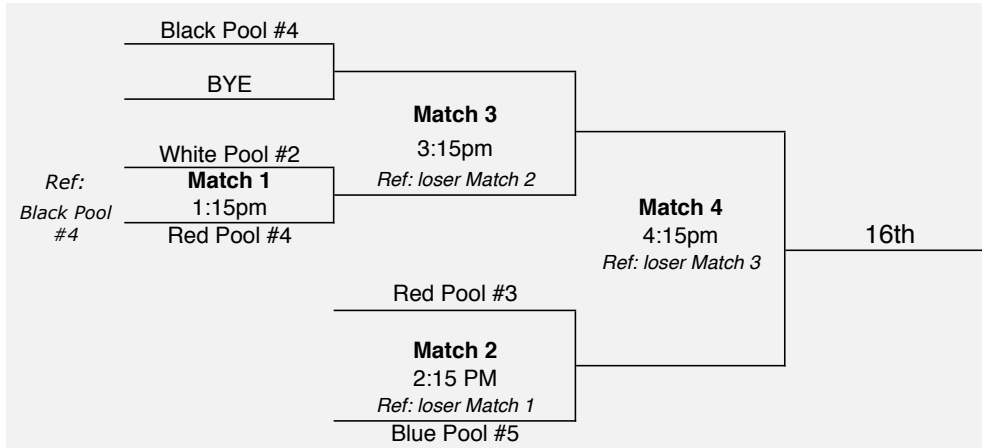

PLAYOFFS Will Start approximately at 1:15PM

BRONZE BRACKET (St. Mary's School)