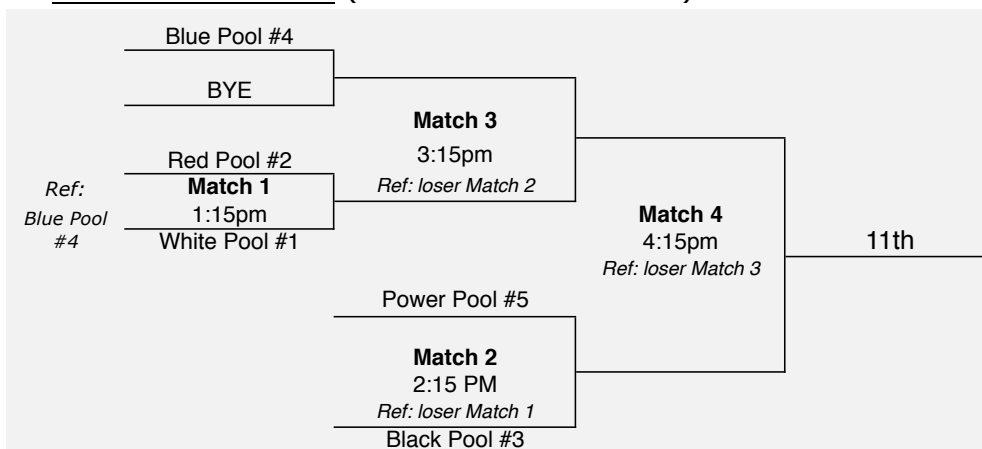

SILVER BRACKET (Hedrick Middle School)