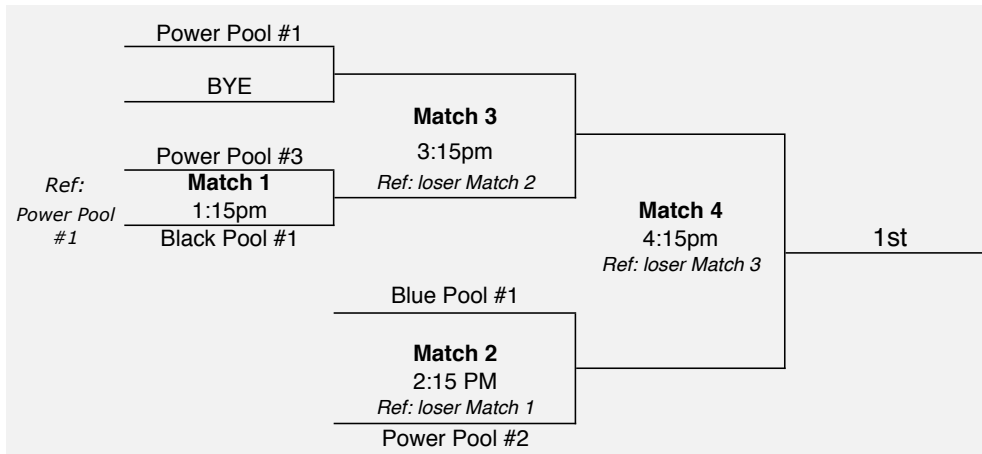

# PLAYOFFS Will Start approximately at 1:15PM

## PLATINUM BRACKET (Hedrick Middle School)

## GOLD BRACKET (Hedrick Middle School)