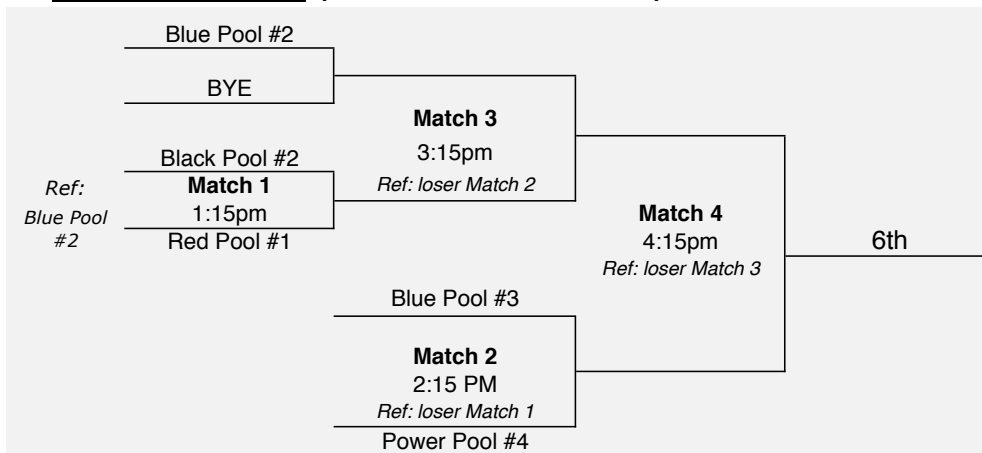

# PLAYOFFS Will Start approximately at 1:15PM

## PLATINUM BRACKET (Hedrick Middle School)

## GOLD BRACKET (Hedrick Middle School)